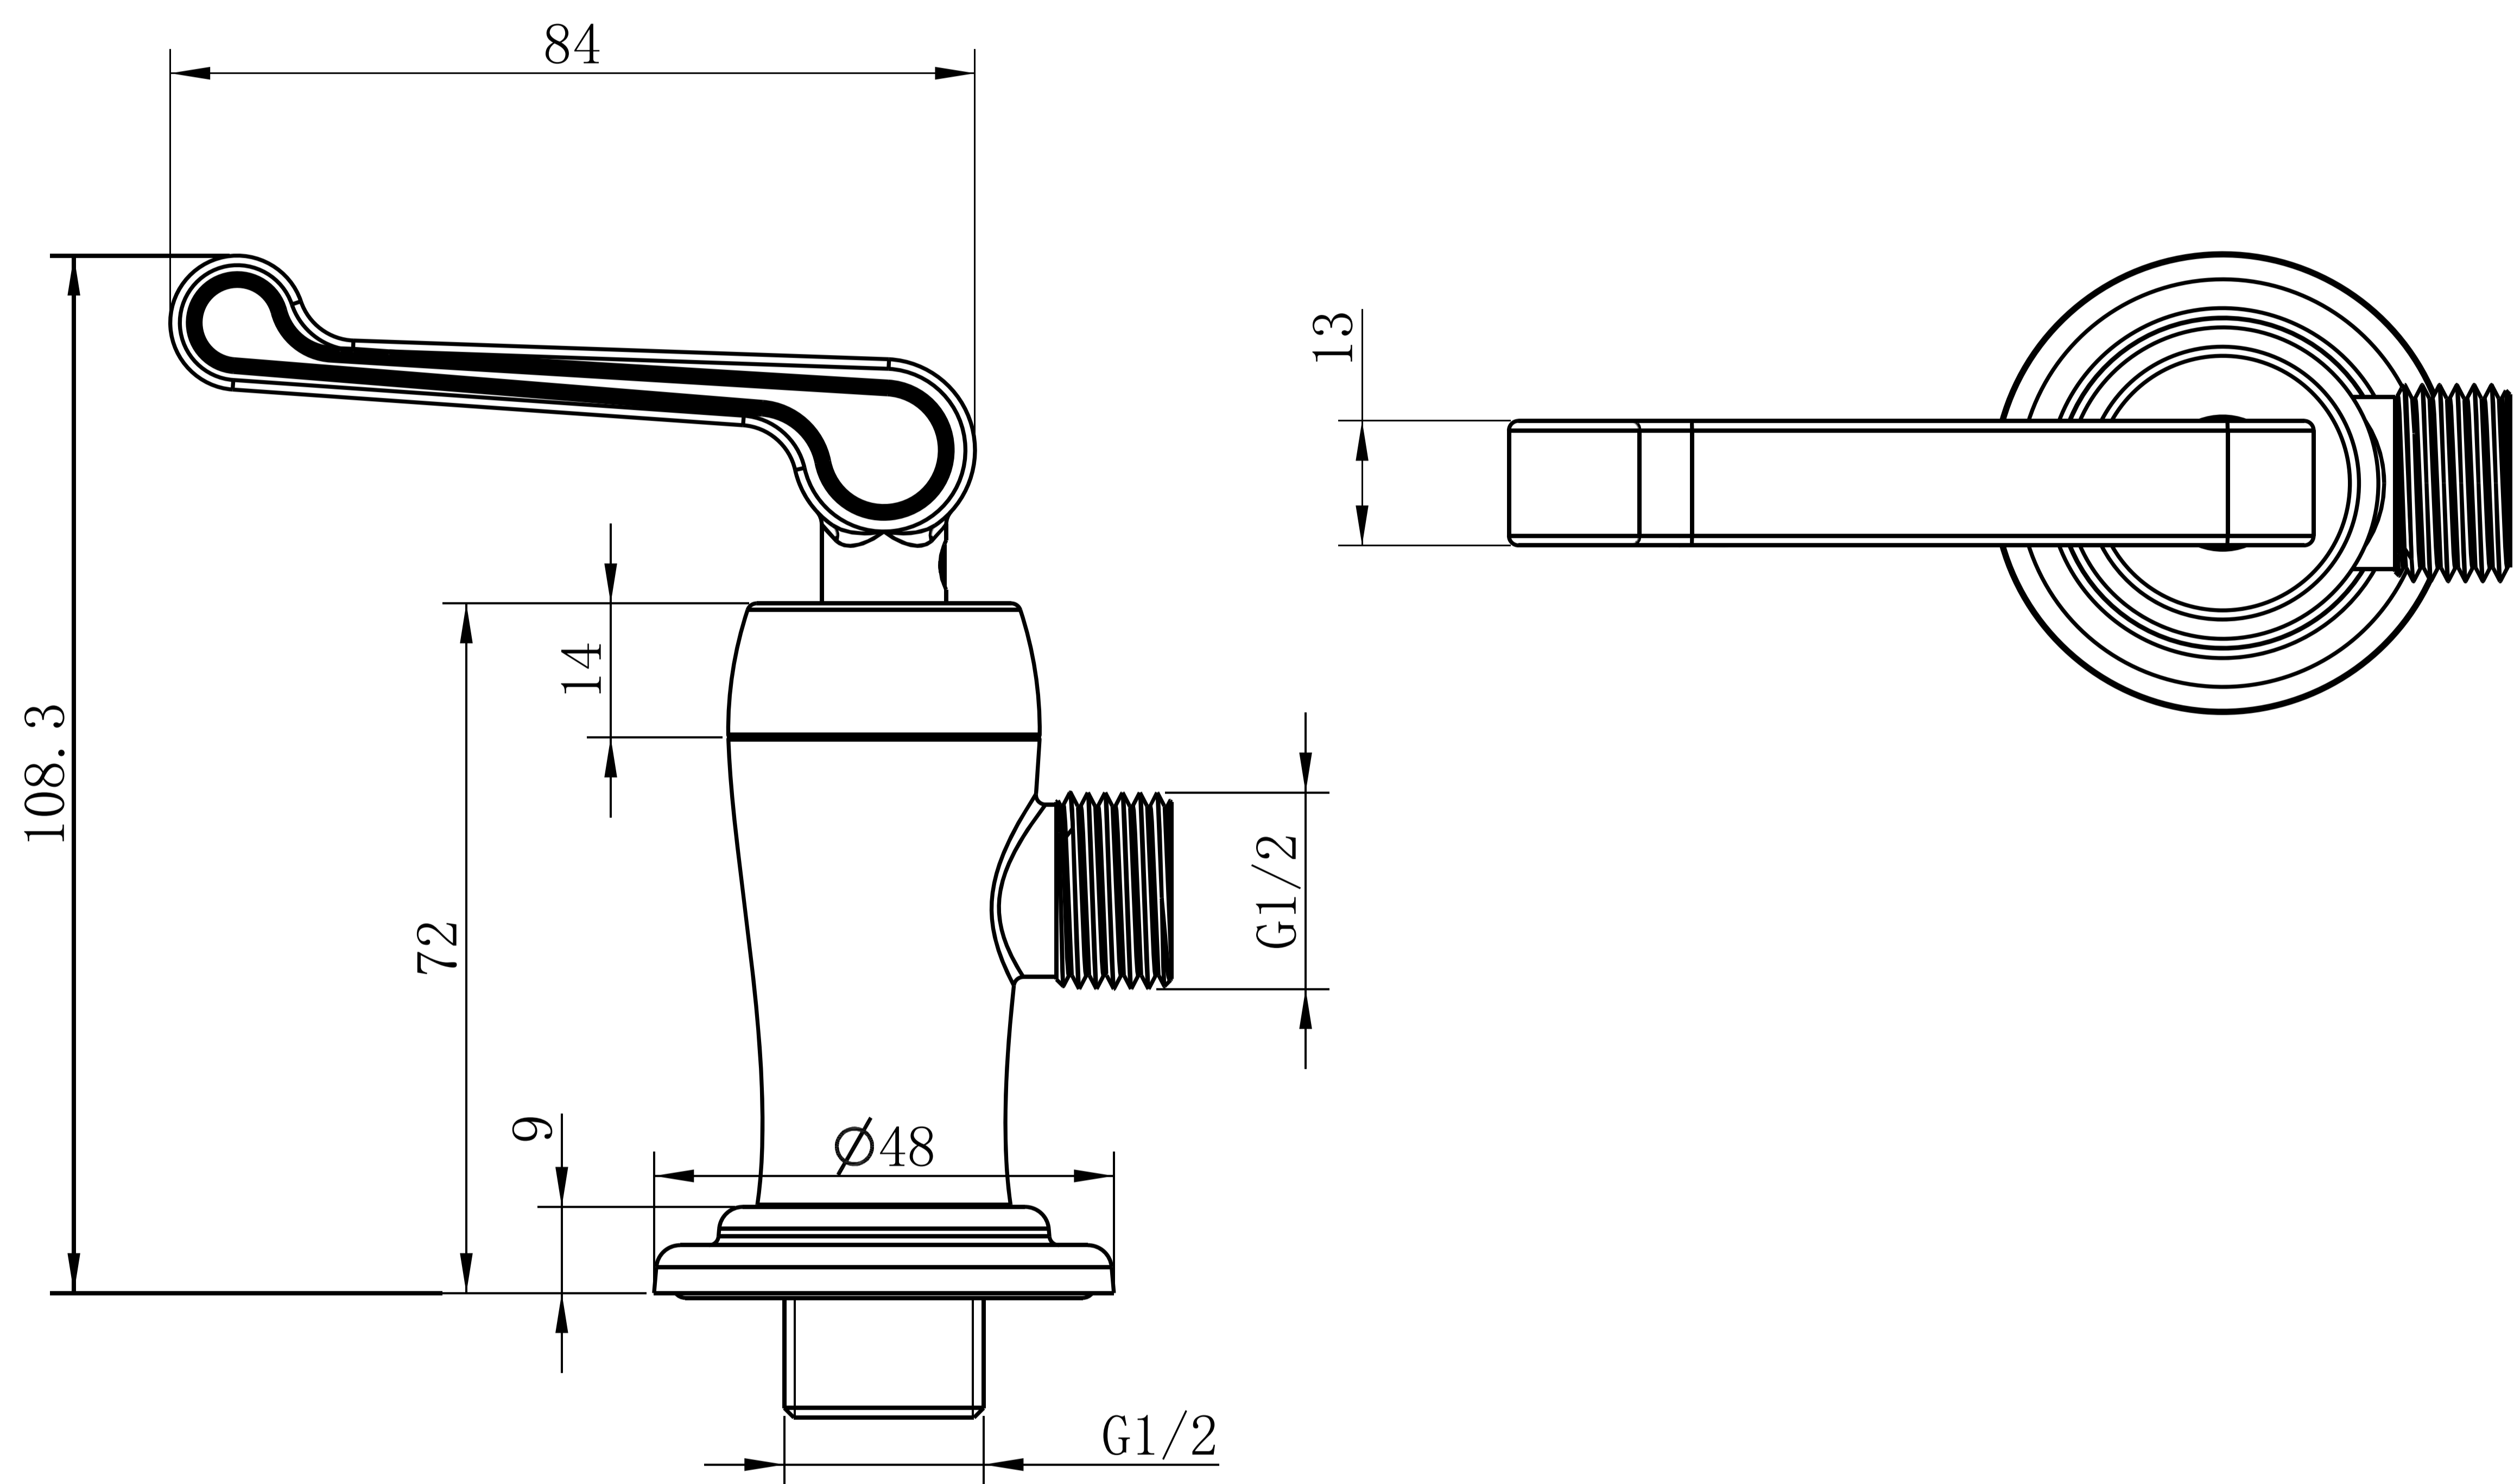

Angle Valve with Brass Flange

Product Code : 2545

Technical Drawing

All dimension are in **mm**