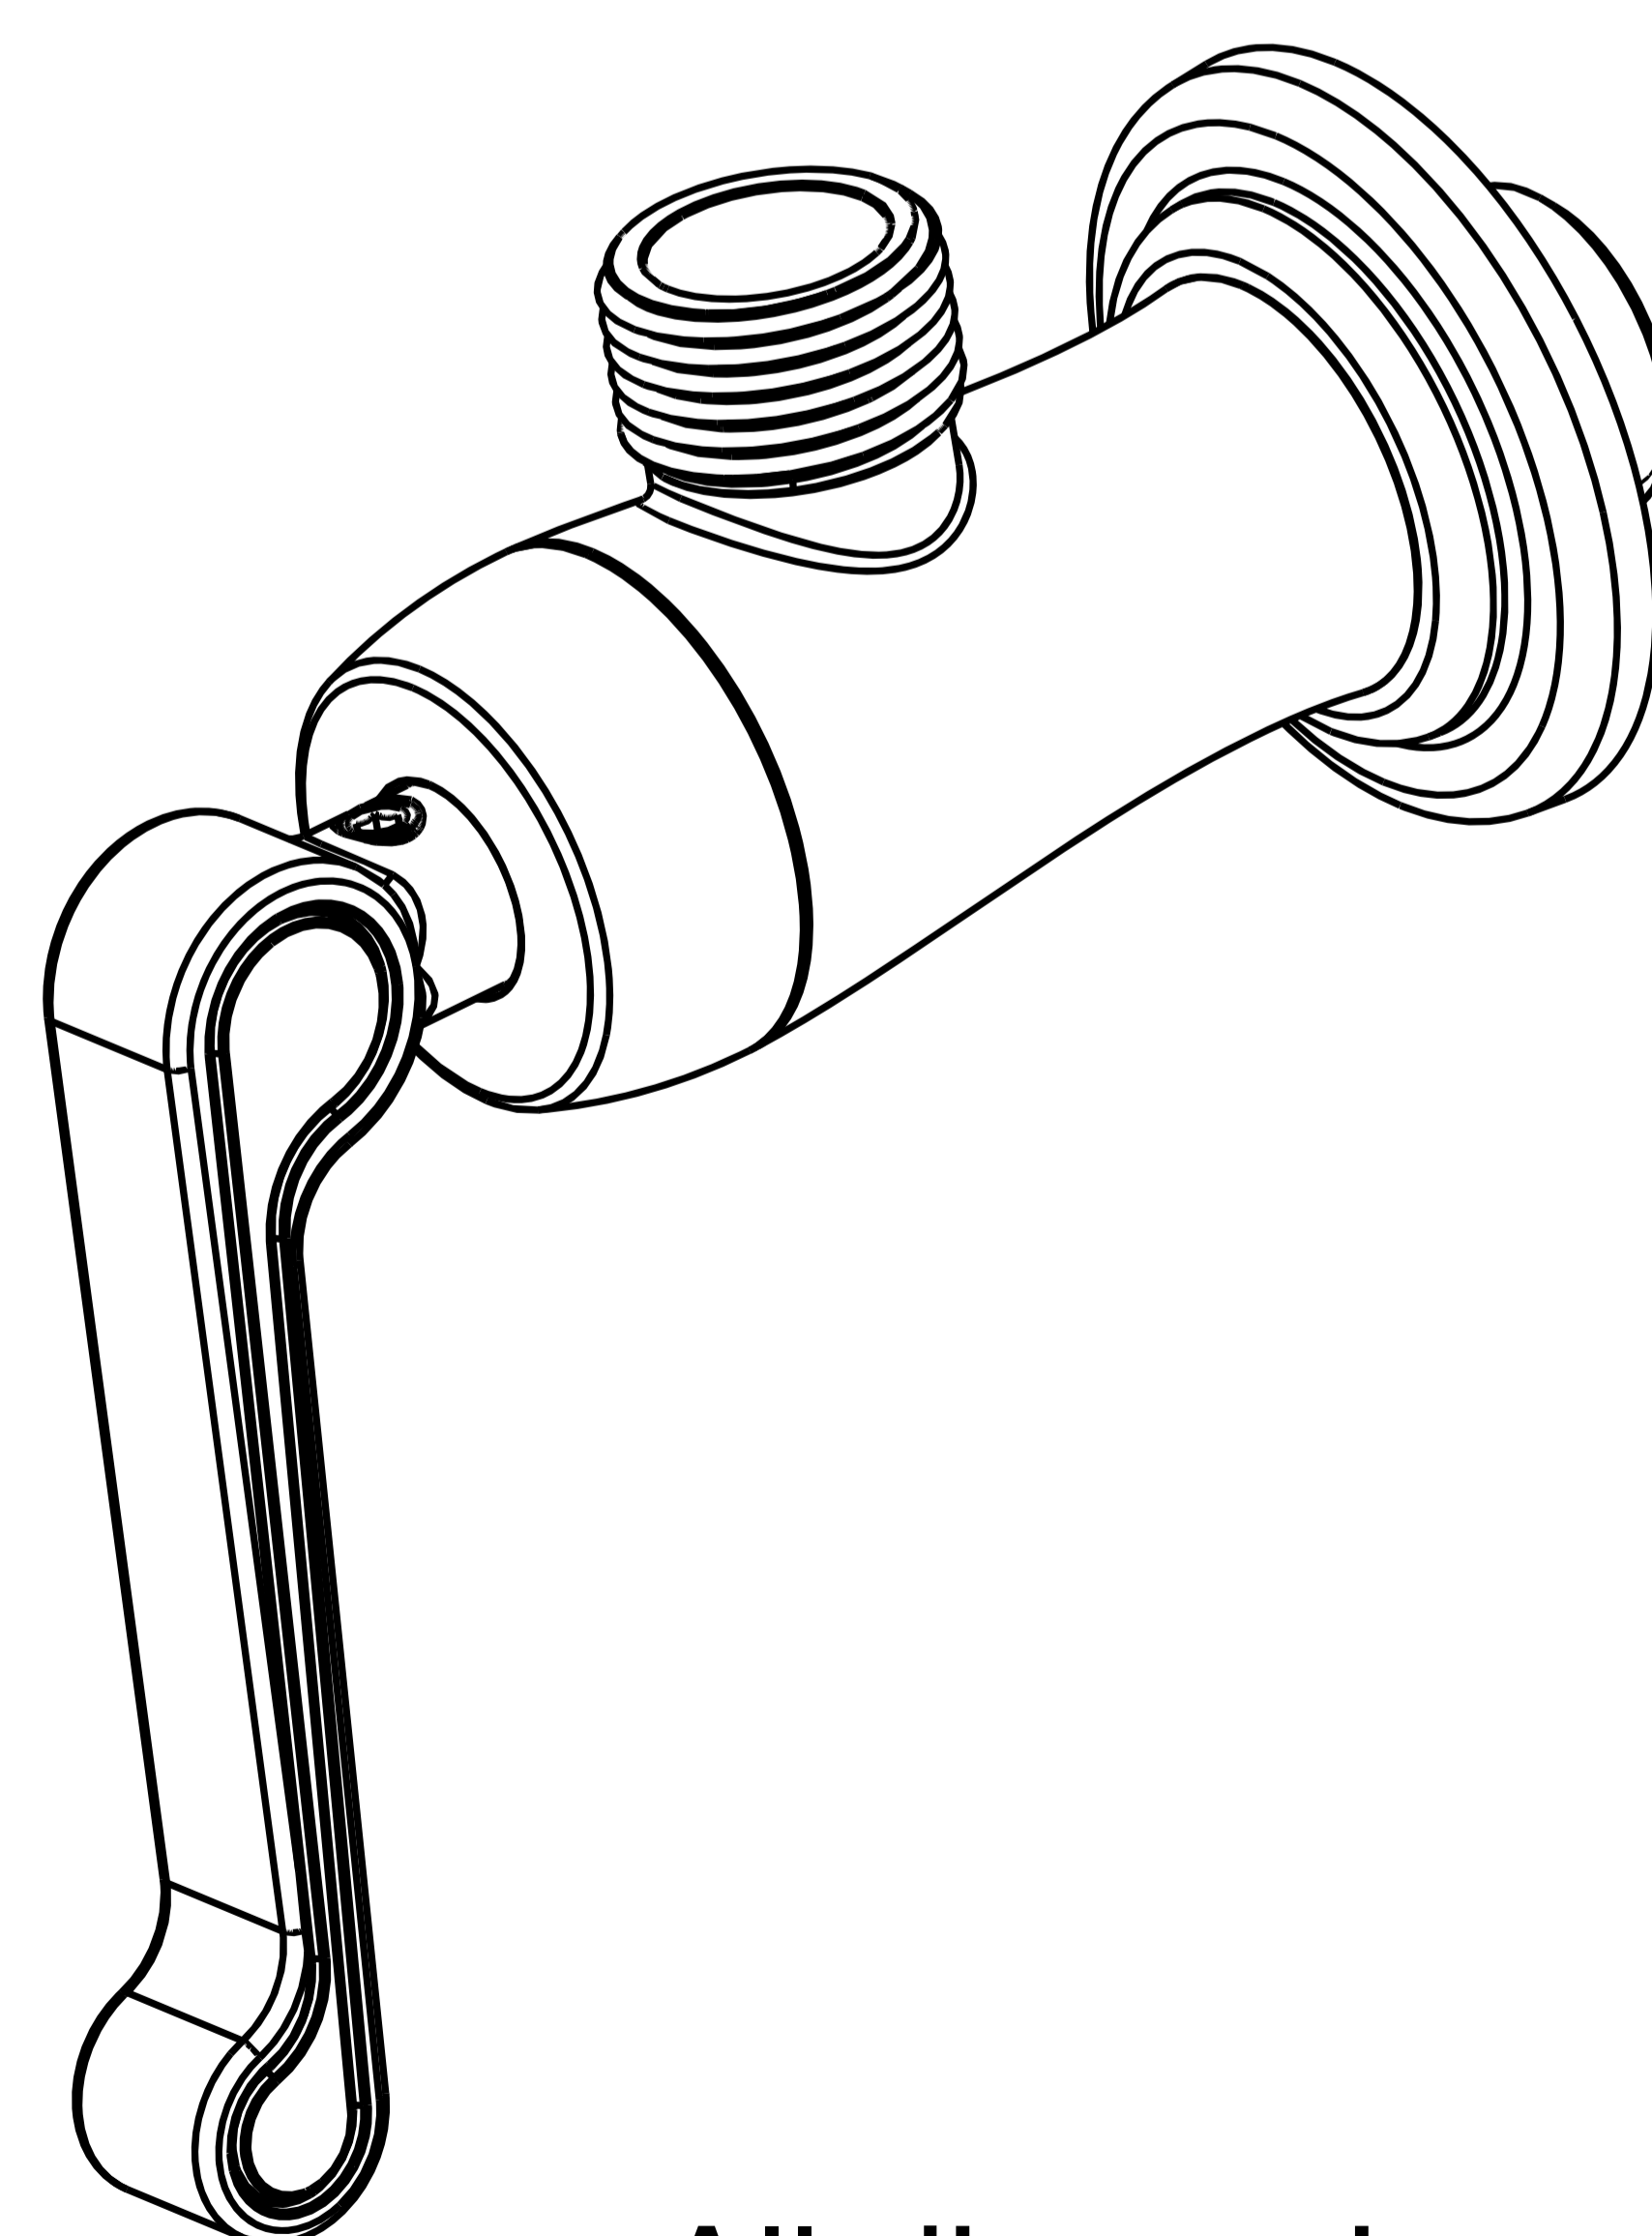

Angle Valve with Brass Flange

Product Code : 2545

Technical Drawing

All dimension are in **mm**